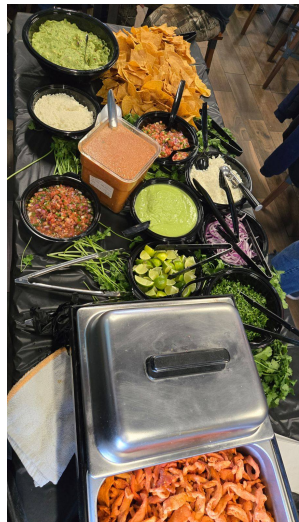

CATERING MENU

3659 DEVILS GLEN ROAD, BETTENDORF, IOWA
563-332-0243
INFO@CRAWFORDBREWWORKS.COM
WWW.CRAWFORDBREWWORKS.COM